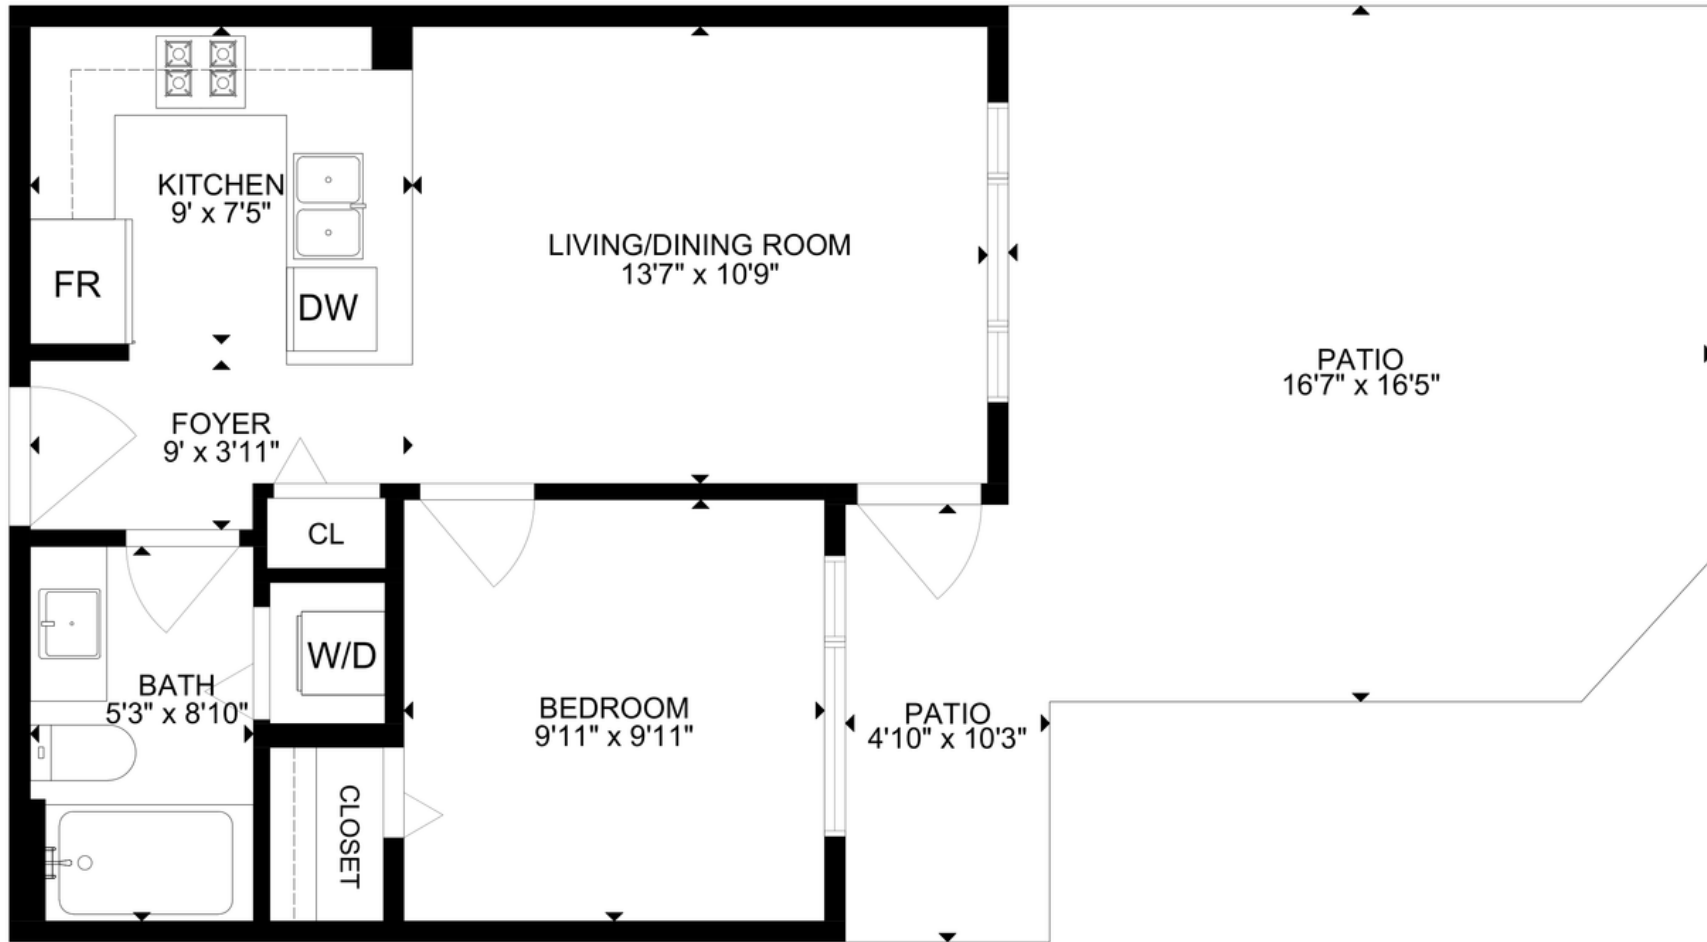

# 215 - 12339 Steveston Highway Richmond

**OWLGROUP**  
owlrealty.ca

Main Floor:	486 sq. ft
<b>TOTAL:</b>	<b>486 sq. ft</b>
Patio:	322 sq. ft

ROYAL LEPAGE | **Sussex**

SIZES AND DIMENSIONS ARE APPROXIMATE. ACTUAL MAY VARY.