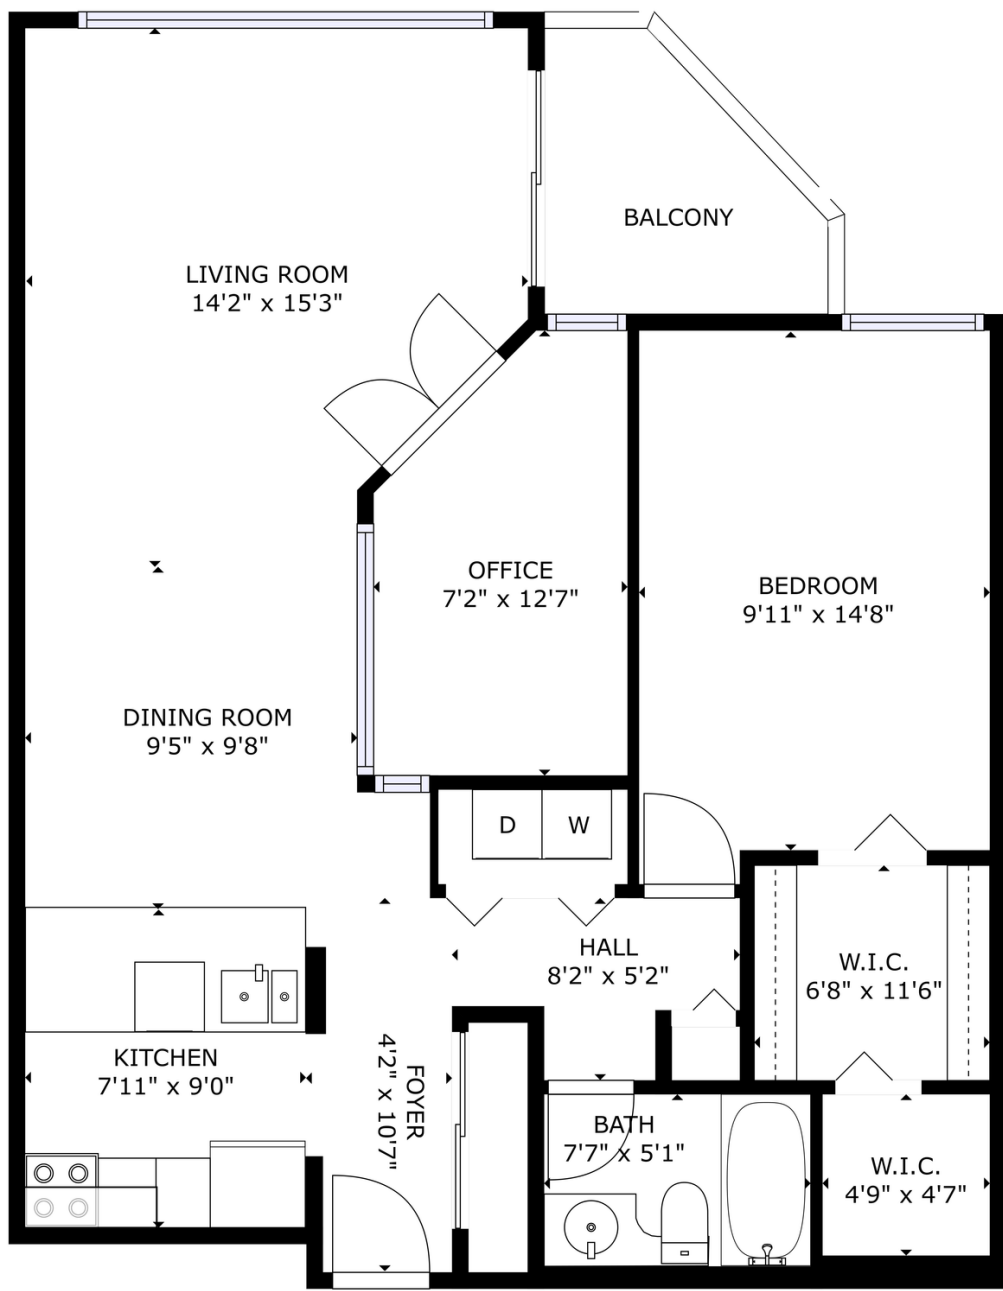

304 - 1550 Mariner Walk Vancouver

Main Floor: 893 sq. ft
TOTAL: 893 sq. ft
Balcony: 51 sq. ft

OWLGROUP
owlrealty.ca

ROYAL LEPAGE **Sussex**

SIZES AND DIMENSIONS ARE APPROXIMATE. ACTUAL MAY VARY.

Scan to view
virtual tour