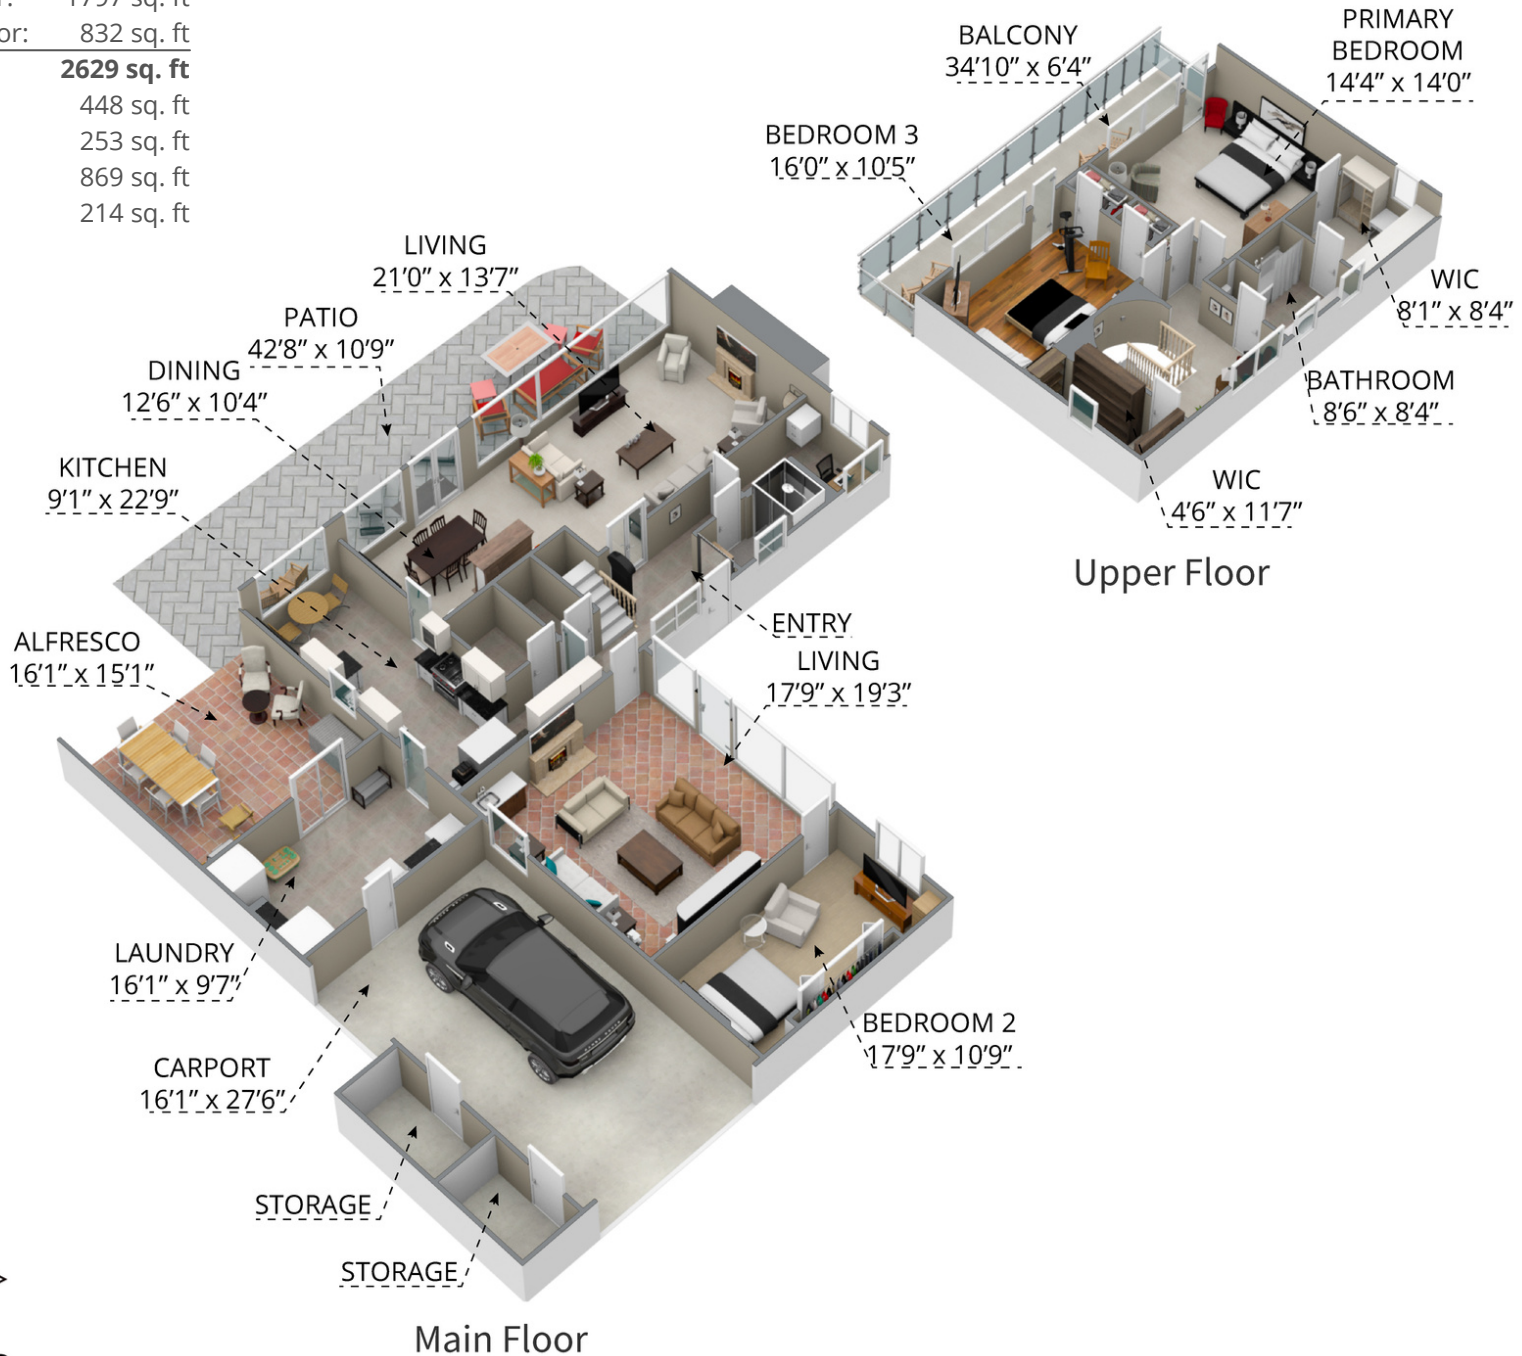

1279 Keith Road W

North Vancouver

Main Floor: 1797 sq. ft
 Upper Floor: 832 sq. ft
TOTAL: 2629 sq. ft
 Carport: 448 sq. ft
 Alfresco: 253 sq. ft
 Patio: 869 sq. ft
 Balcony: 214 sq. ft

OWLGROUP
owlrealty.ca

ROYAL LEPAGE **Sussex**

SIZES AND DIMENSIONS ARE APPROXIMATE. ACTUAL MAY VARY.

Scan to view
virtual tour

eclipse VIRTUAL TOURS