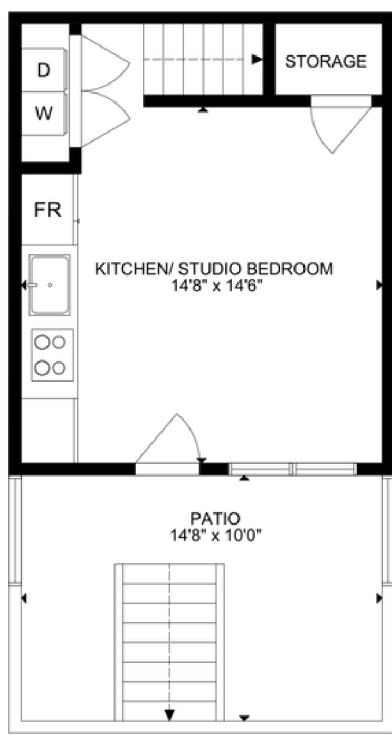

19 - 720 3rd Street E

North Vancouver

Lower Floor: 313 sq. ft
 Main Floor: 348 sq. ft
 Upper Floor: 632 sq. ft
 Top Floor: 494 sq. ft
TOTAL: 1787 sq. ft
 Garage: 270 sq. ft
 Balcony: 116 sq. ft
 Patio: 73 sq. ft

OWLGROUP
 owlrealty.ca

ROYAL LEPAGE **Sussex**

SIZES AND DIMENSIONS ARE APPROXIMATE. ACTUAL MAY VARY.

Scan to view virtual tour

eclipse VIRTUAL TOURS