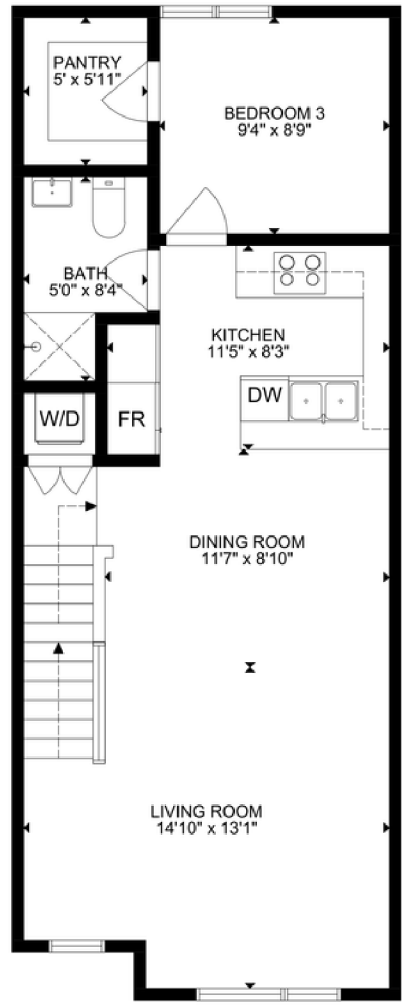

19 - 720 3rd Street E

North Vancouver

Lower Floor: 313 sq. ft
 Main Floor: 348 sq. ft
 Upper Floor: 632 sq. ft
 Top Floor: 494 sq. ft
TOTAL: 1787 sq. ft
 Garage: 270 sq. ft
 Balcony: 116 sq. ft
 Patio: 73 sq. ft

OWLGROUP
 owlrealty.ca

ROYAL LEPAGE **Sussex**

SIZES AND DIMENSIONS ARE APPROXIMATE. ACTUAL MAY VARY.

Scan to view virtual tour

eclipse VIRTUAL TOURS