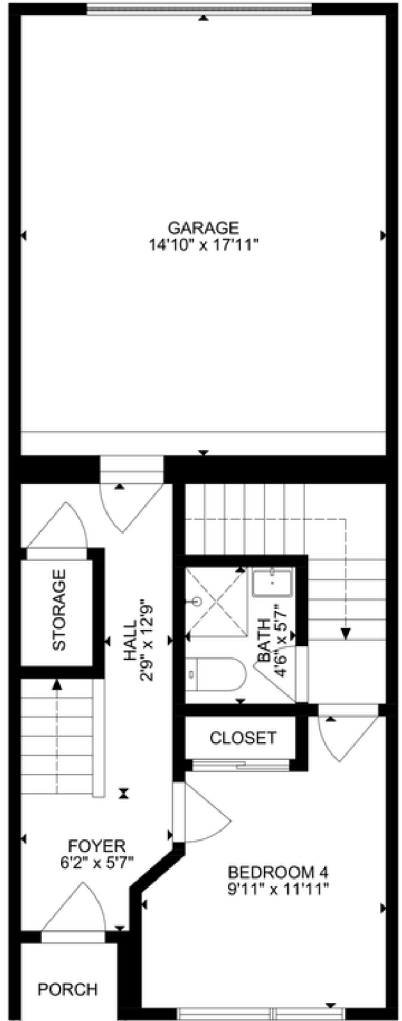

19 - 720 3rd Street E

North Vancouver

Lower Floor: 313 sq. ft
 Main Floor: 348 sq. ft
 Upper Floor: 632 sq. ft
 Top Floor: 494 sq. ft
TOTAL: 1787 sq. ft
 Garage: 270 sq. ft
 Balcony: 116 sq. ft
 Patio: 73 sq. ft

OWLGROUP
 owlrealty.ca

ROYAL LEPAGE **Sussex**

SIZES AND DIMENSIONS ARE APPROXIMATE. ACTUAL MAY VARY.

Scan to view virtual tour

eclipse VIRTUAL TOURS