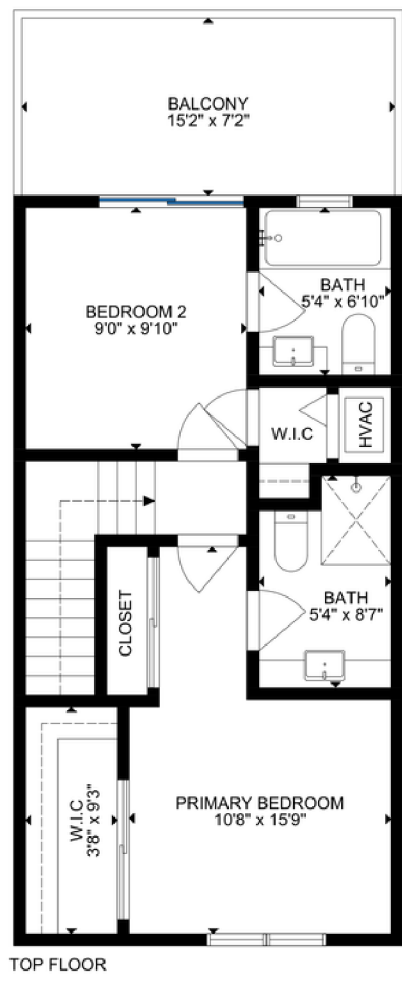

19 - 720 3rd Street E

North Vancouver

Lower Floor: 313 sq. ft
 Main Floor: 348 sq. ft
 Upper Floor: 632 sq. ft
 Top Floor: 494 sq. ft
TOTAL: 1787 sq. ft
 Garage: 270 sq. ft
 Balcony: 116 sq. ft
 Patio: 73 sq. ft

OWLGROUP
 owlrealty.ca

ROYAL LEPAGE **Sussex**

SIZES AND DIMENSIONS ARE APPROXIMATE. ACTUAL MAY VARY.

Scan to view virtual tour

eclipse VIRTUAL TOURS